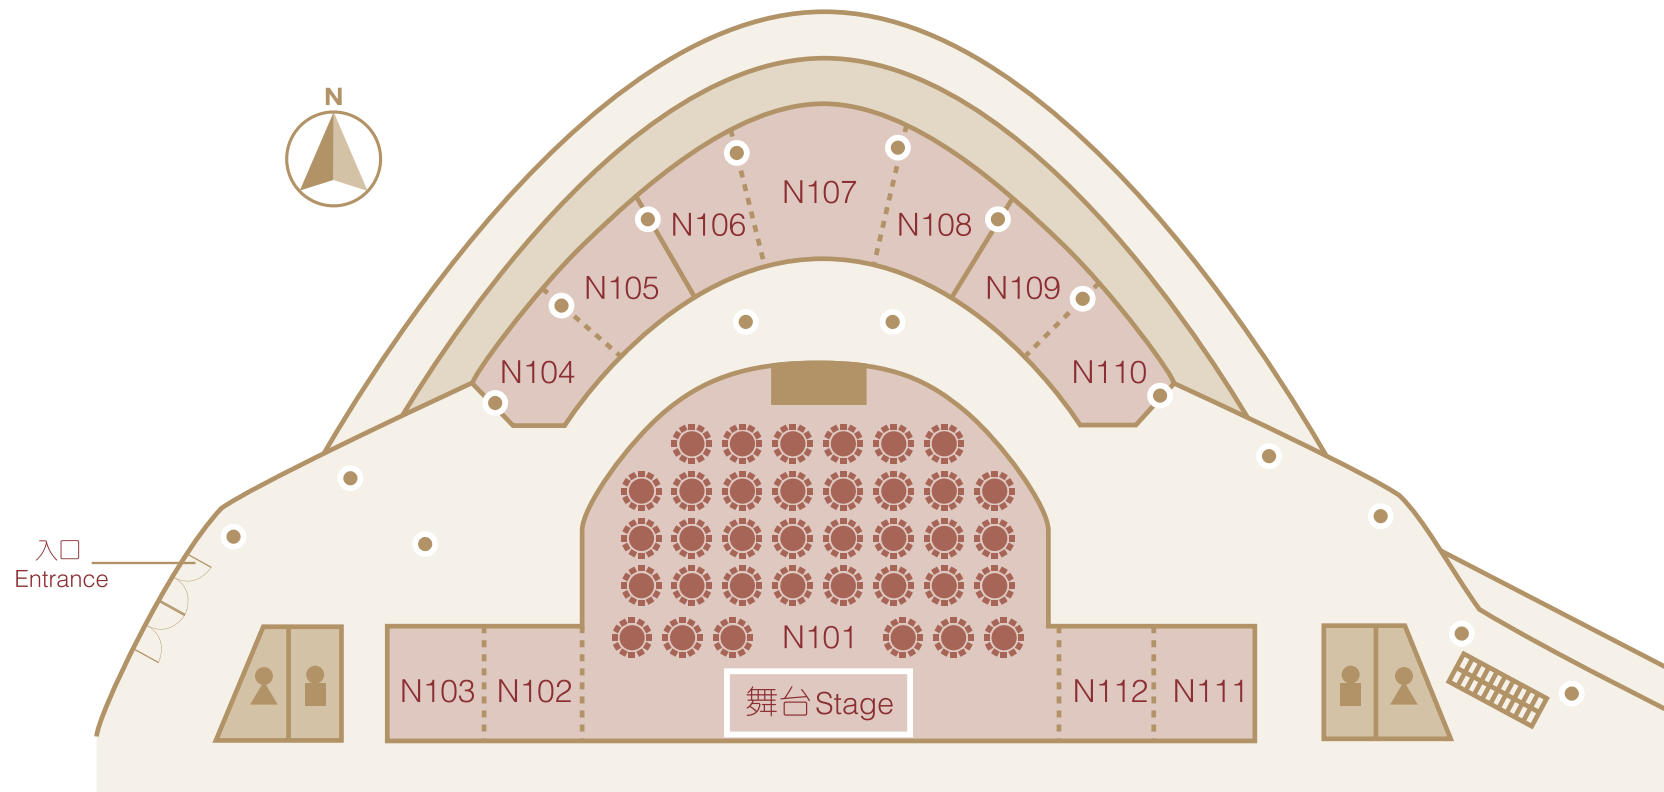

会议室 N101 Series Meeting Room

场地 Venue	净高(米) Ceiling Height (m)	面积(平方米) Gross Floor Area (sq. m)	可容纳人数 Maximum Capacities	
			宴会 Banquet	酒会 Cocktail
N101	4.7	740	432	530

面向维多利亚港
Facing Victoria Harbour

所有平面图仅作参考用途，非按实际比例绘制。
All floor plans are not to scale and are for reference only.