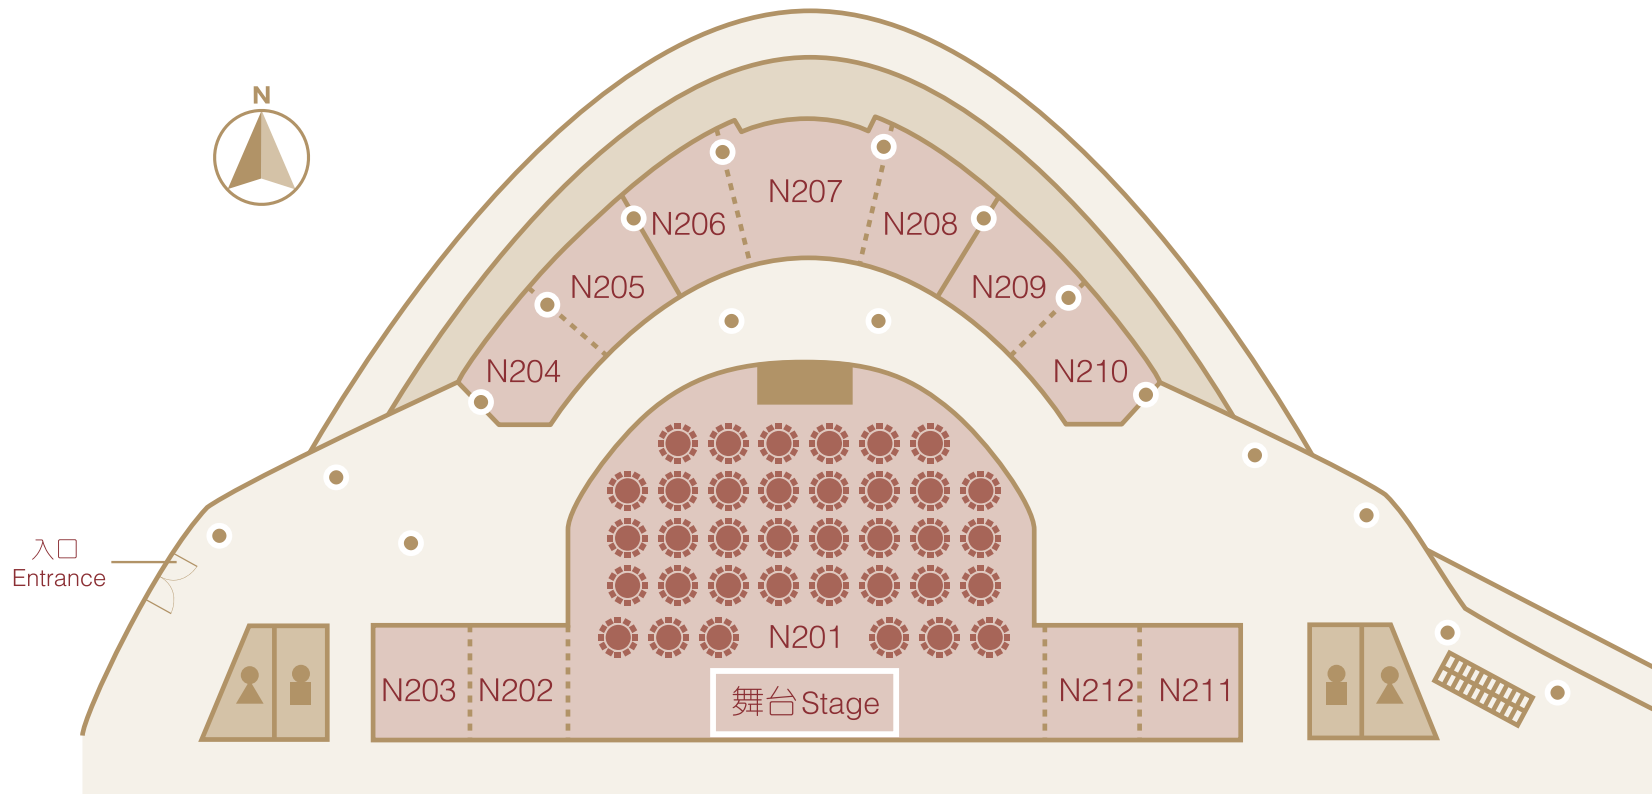

会议室 *N201 Series Meeting Room*

场地 Venue	净高(米) Ceiling Height (m)	面积(平方米) Gross Floor Area (sq. m)	可容纳人数 Maximum Capacities	
			宴会 Banquet	酒会 Cocktail
N201	5	740	432	530

面向维多利亚港
Facing Victoria Harbour

所有平面图仅作参考用途，非按实际比例绘制。
All floor plans are not to scale and are for reference only.