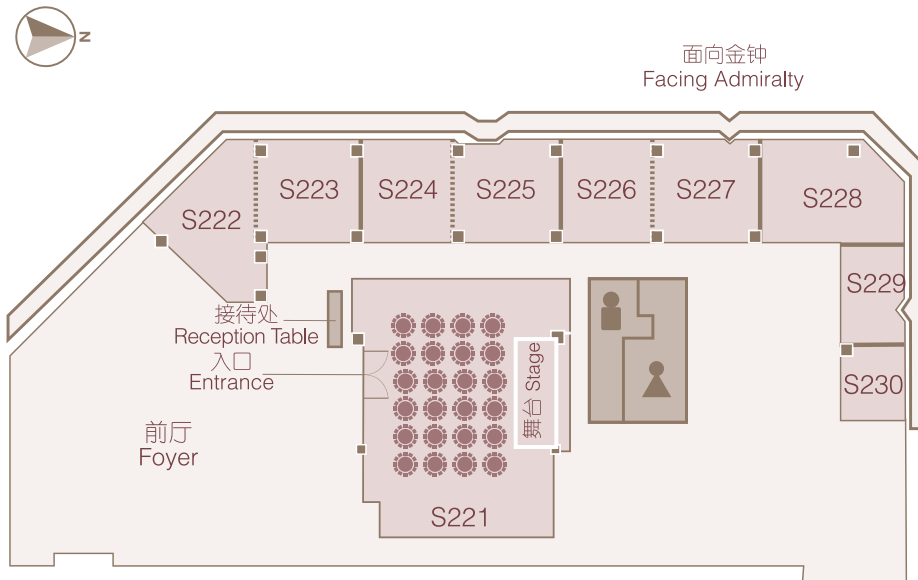

# 会议室 S221 Series Meeting Room

净高(米) Ceiling height(m) 3.93	
面积(平方米) Floor area(sq. m) 581	
可容纳人数 Maximum Capacities	
宴会 Banquet 288	酒会 Cocktail 300

所有平面图仅作参考用途，非按实际比例绘制。  
All floor plans are not to scale and are for reference only.