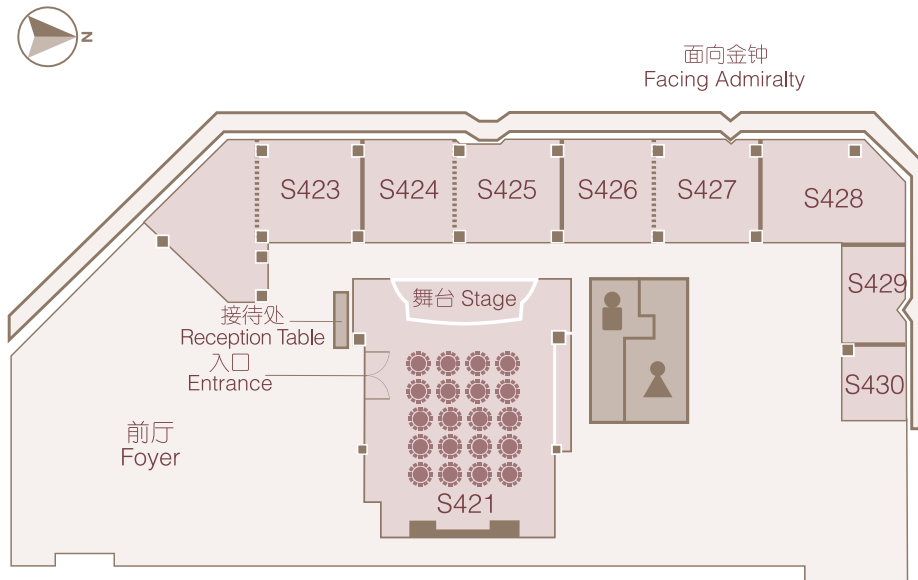

会议室 S421 Series Meeting Room

| | |
|-------------------------------------|-----------------------|
| 净高(米) Ceiling height(m) 3.93 | |
| 面积(平方米) Floor area(sq. m) 433 | |
| 可容纳人数 Maximun Capacities | |
| 宴会 Banquet 240 | 酒会 Cocktail 250 |

所有平面图仅作参考用途，非按实际比例绘制。
All floor plans are not to scale and are for reference only.